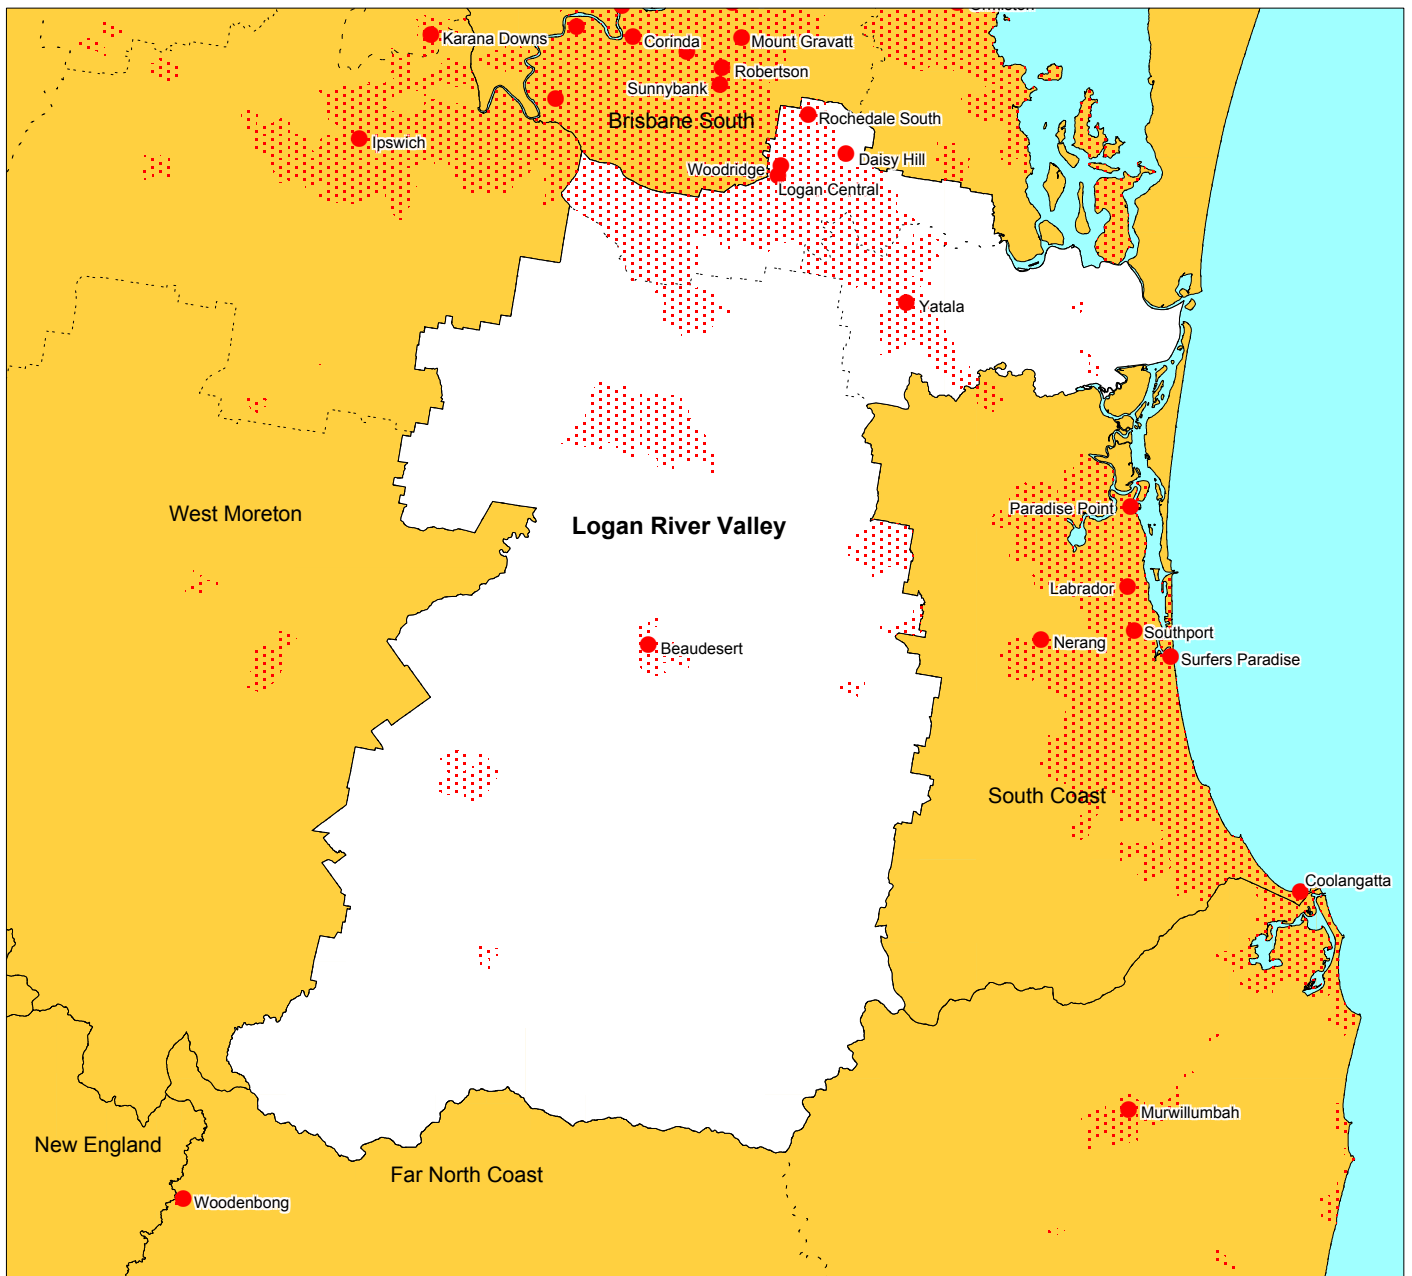

Logan River Valley Aged Care Planning Region Queensland

- Towns
- Urban Areas (ASGC 2001)
- Local Government Area (ASGC 2001)

Prepared by:
Management Information & Data Analysis Section,
AACD, Department of Health and Ageing,
April 2004, M Blake
© Australian Government, 2004